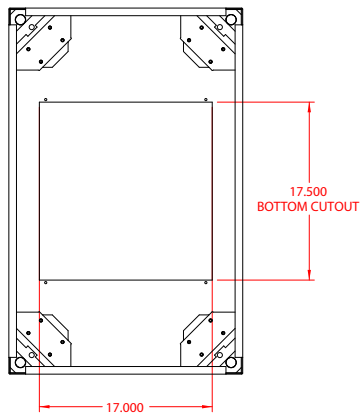

PART No. C2F194936
 for more information visit
www.hammfg.com
 Data subject to change without notice
 Isometric drawing not to scale
 CCR TAPPED RAILS NOT INCLUDED

TOP VIEW

L.S. VIEW

FRONT VIEW

R.S. VIEW

BOTTOM VIEW