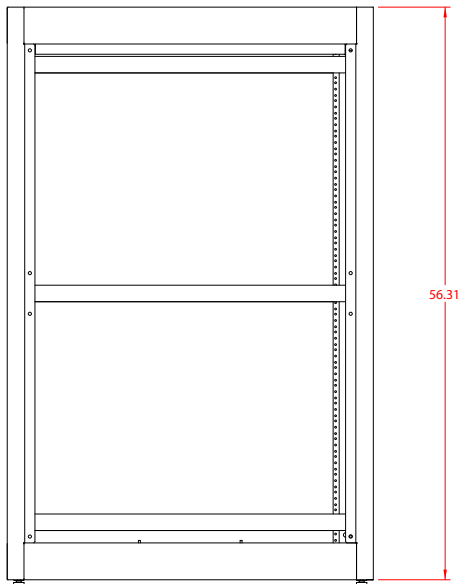

PART No. C2F194936
 for more information visit
www.hammfg.com
 Data subject to change without notice
 Isometric drawing not to scale
 CCR TAPPED RAILS NOT INCLUDED

TOP VIEW

L.S. VIEW

FRONT VIEW

R.S. VIEW

BOTTOM VIEW