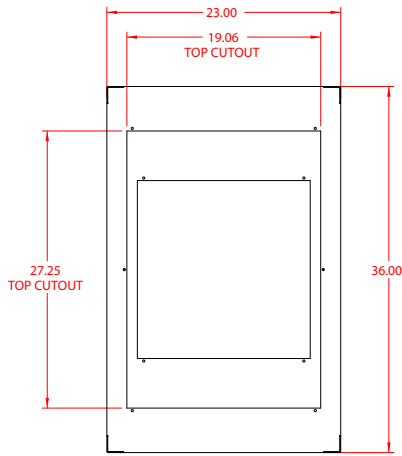

PART No. C2F194936
 for more information visit
www.hammfg.com
 Data subject to change without notice
 Isometric drawing not to scale
 CCR TAPPED RAILS NOT INCLUDED

TOP VIEW

L.S. VIEW

FRONT VIEW

R.S. VIEW

BOTTOM VIEW