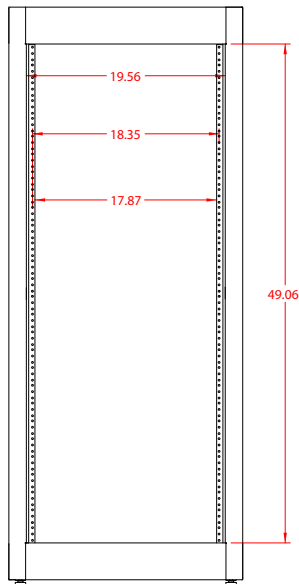

PART No. C2F194936
 for more information visit
www.hammfg.com
 Data subject to change without notice
 Isometric drawing not to scale
 CCR TAPPED RAILS NOT INCLUDED

TOP VIEW

L.S. VIEW

FRONT VIEW

R.S. VIEW

BOTTOM VIEW